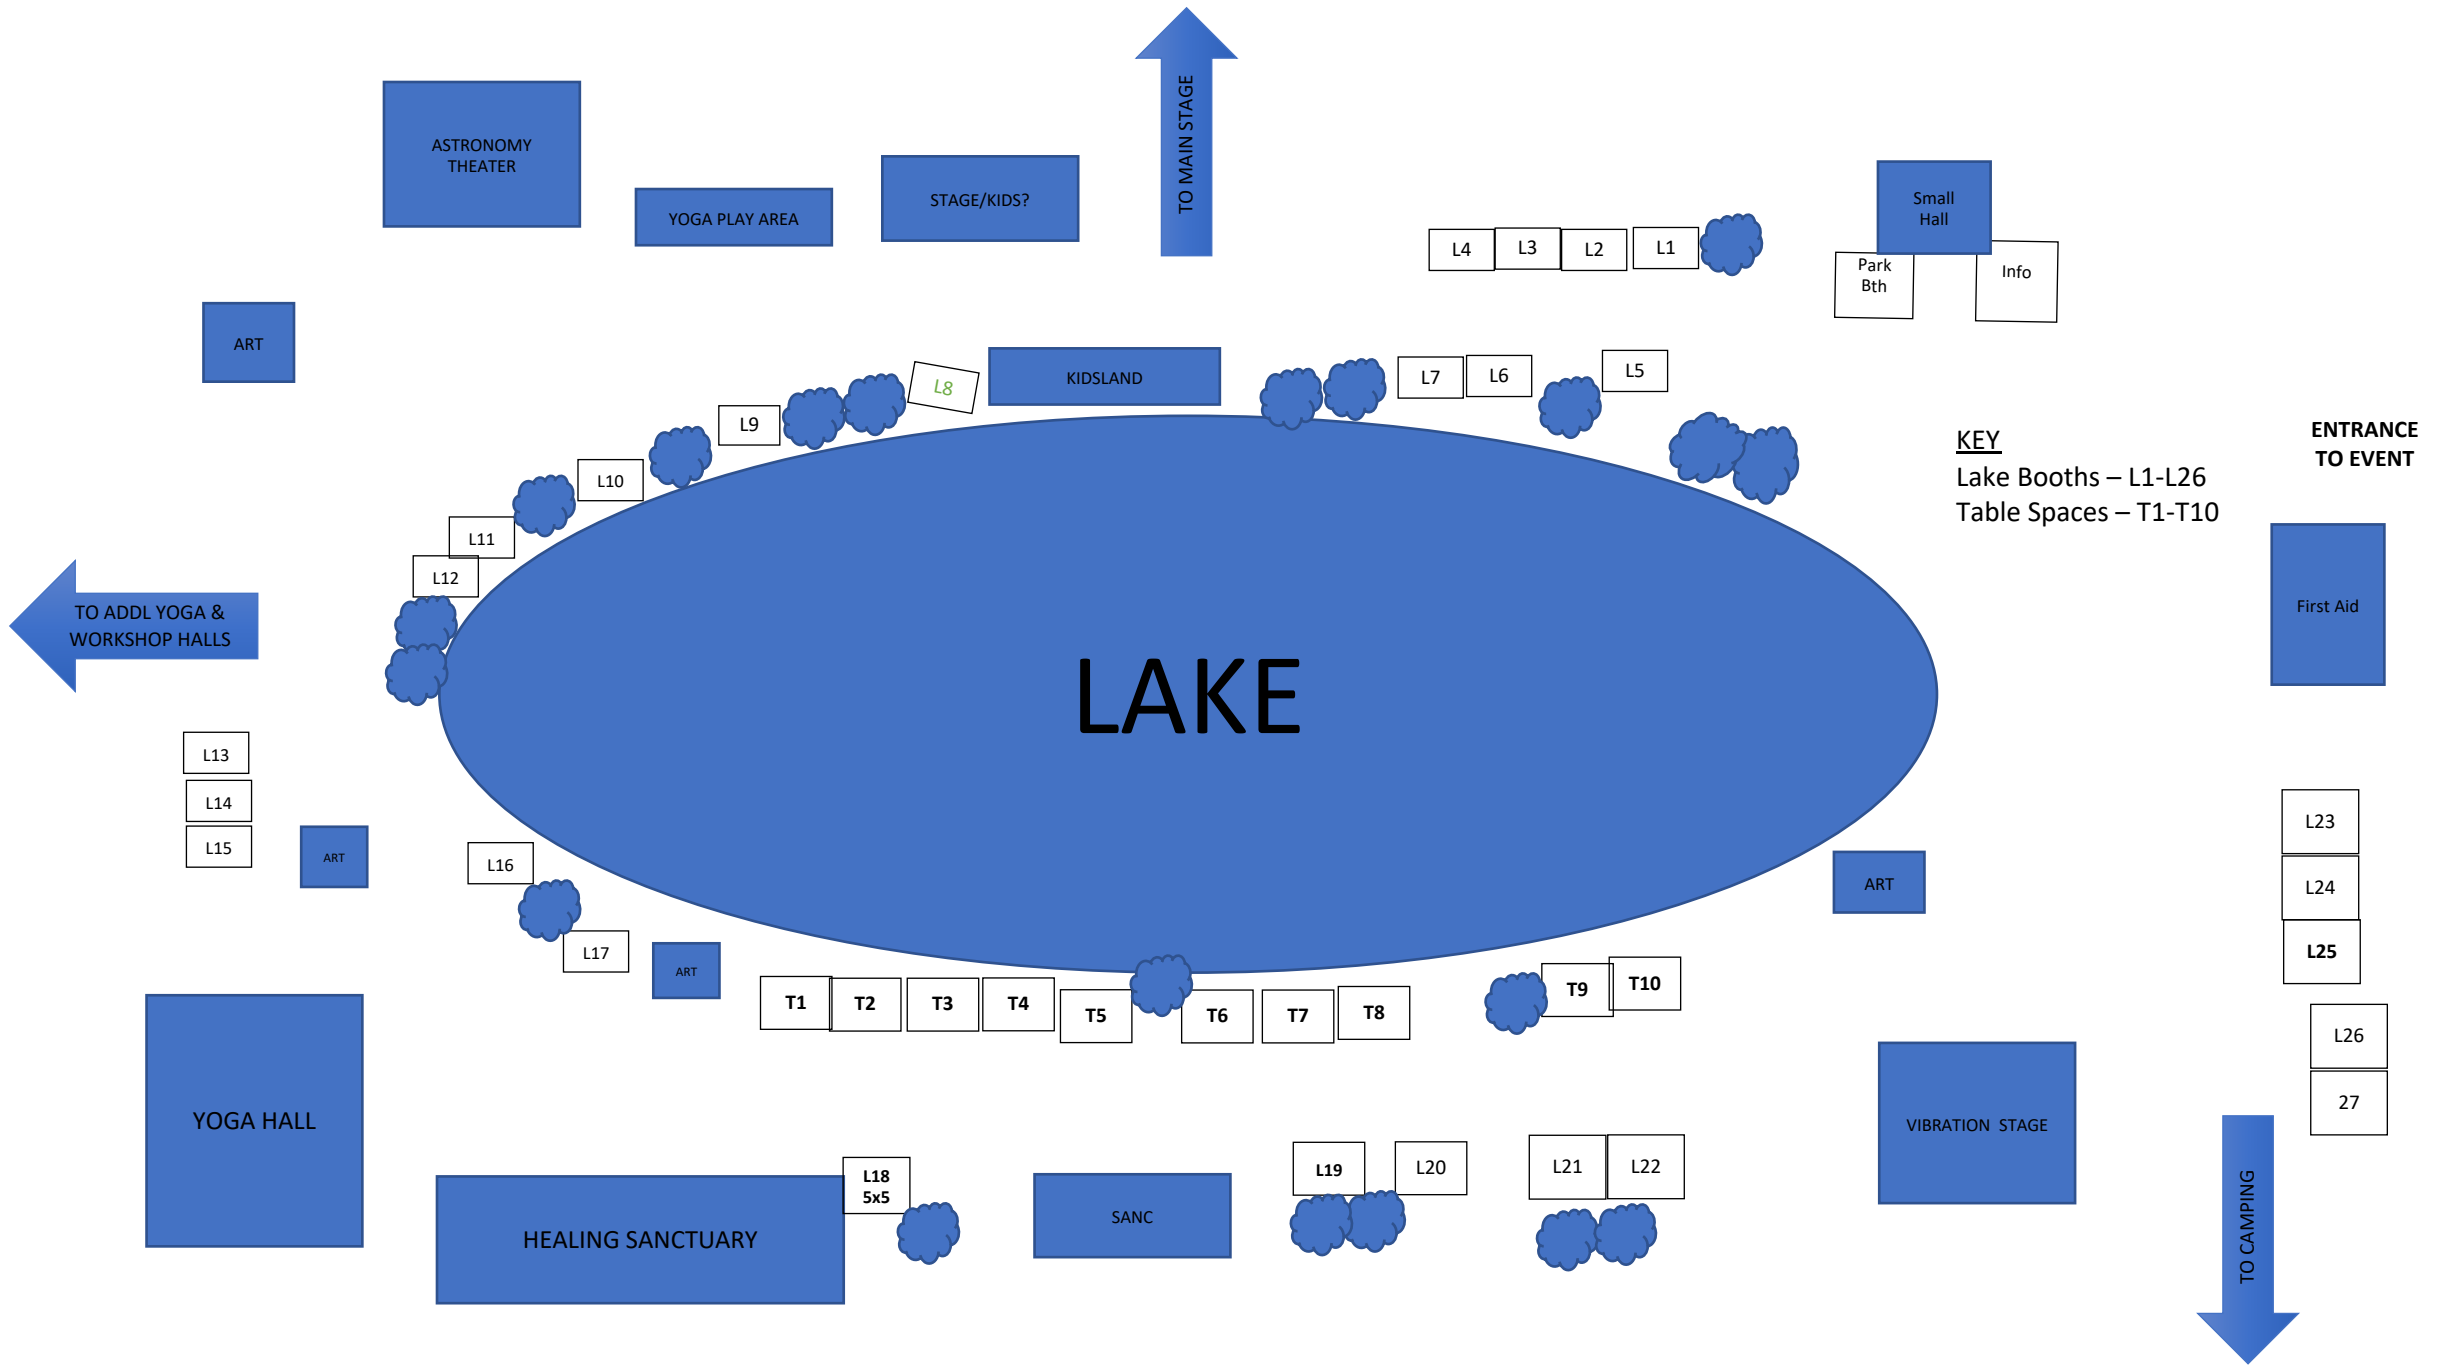

STAFF CAMPING

BugalooStage & Lounge
VIP Kitchen

Festival HQ

Greenroom

perm structure

KEY
Main Stage 1-38
Food Court – F1-F14

Perm 38
BHAKTI SHOPPE

37
Chai Lounge

Main Stage South
Shakti Stage

36 35 34

33 32 31 30 29 28 27 26 25 24

23 10x10
22 10x10
21 10x10
20 10x10
19 10x10
18 10x10
17 10x10
16 10x10
15 10x10
14 10x10

Main Stage East-
Kali Stage

F9/F9A
Perm.

F7-F8

F6

3 4 5 6 7 8 9 10 11 12 13

Spots 3-7 have an perm structure

Java Gogo- 20
F1
Perm

F11 F12

F13

F14
Perm
Bev
Bar

CS

ENTRANCE
TO MAIN
STAGE

1

2

DAY PARKING

KEY
Yoga Hall – YH1-YH10

WORKSHOP
HALL

MENS
SACRED
SPACE

YOGA HALL

YH1	YH2	YH3	YH4	YH5
-----	-----	-----	-----	-----