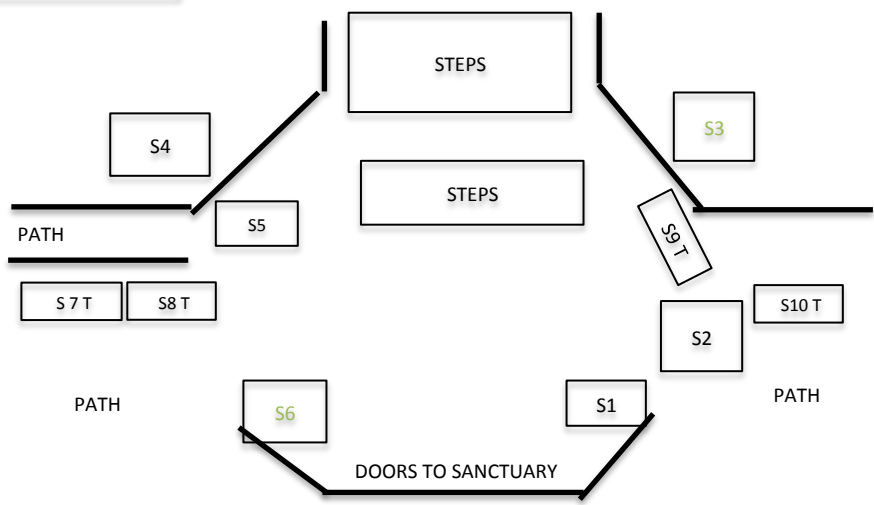

SHAKTI FEST :

Main Stage Inner Circle – 1- 29

Rishikesh Row– 30-44

Non Profit – NP 4- NP7

SHAKTI FEST :
 Bhakti Court: 45-48
 Food Court: 49-52, F1 – F15
 Hanuman Stage: H1-H7
 Sanctuary: S1 – S10 (T= Table)

SHAKTI FEST :
 Yoga Hall 2 – YH 1-5
 Grove Tables – G1-G8
 Non Profit – NP1-NP3