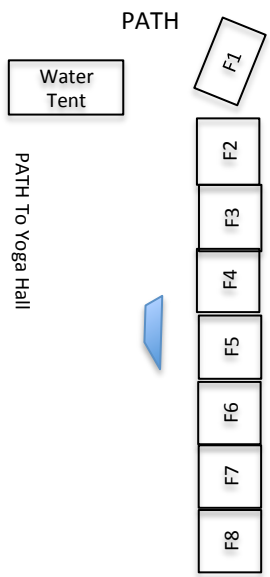

SHAKTI FEST :

Main Stage Inner Circle – 1- 29

Rishikesh Row– 30-44

Non Profit – NP 4- NP7

SHAKTI FEST :
 Bhakti Court: 45-48
 Food Court: 49-52, F1 – F15
 Hanuman Stage: H1-H7
 Sanctuary: S1 – S10 (T= Table)

SHAKTI FEST :
 Yoga Hall 2 – YH 1-5
 Grove Tables – G1-G8
 Non Profit – NP1-NP3