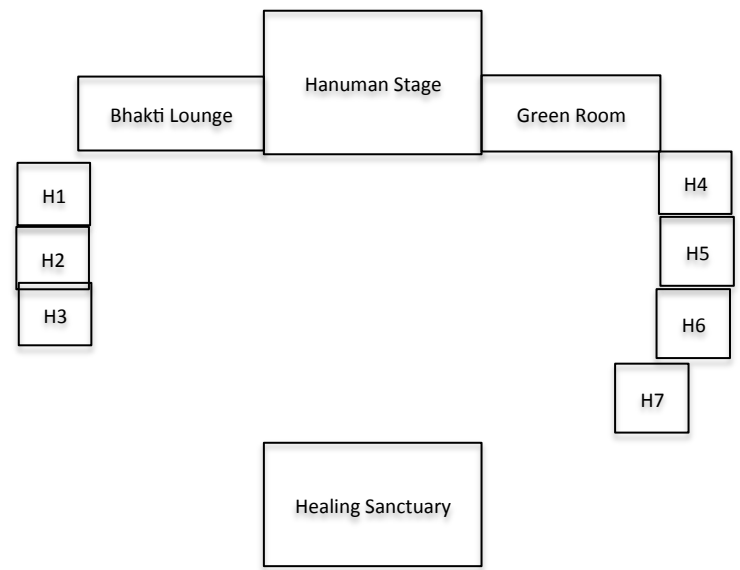

SHAKTI FEST :

Main Stage Inner Circle – 1- 29

Rishikesh Row– 30-44

Non Profit – NP 4- NP7

SHAKTI FEST :
 Bhakti Court: 45-48
 Food Court: 49-52, F1 – F15
 Hanuman Stage: H1-H7
 Sanctuary: S1 – S10 (T= Table)

SHAKTI FEST :
 Yoga Hall 2 – YH 1-5
 Grove Tables – G1-G8
 Non Profit – NP1-NP3