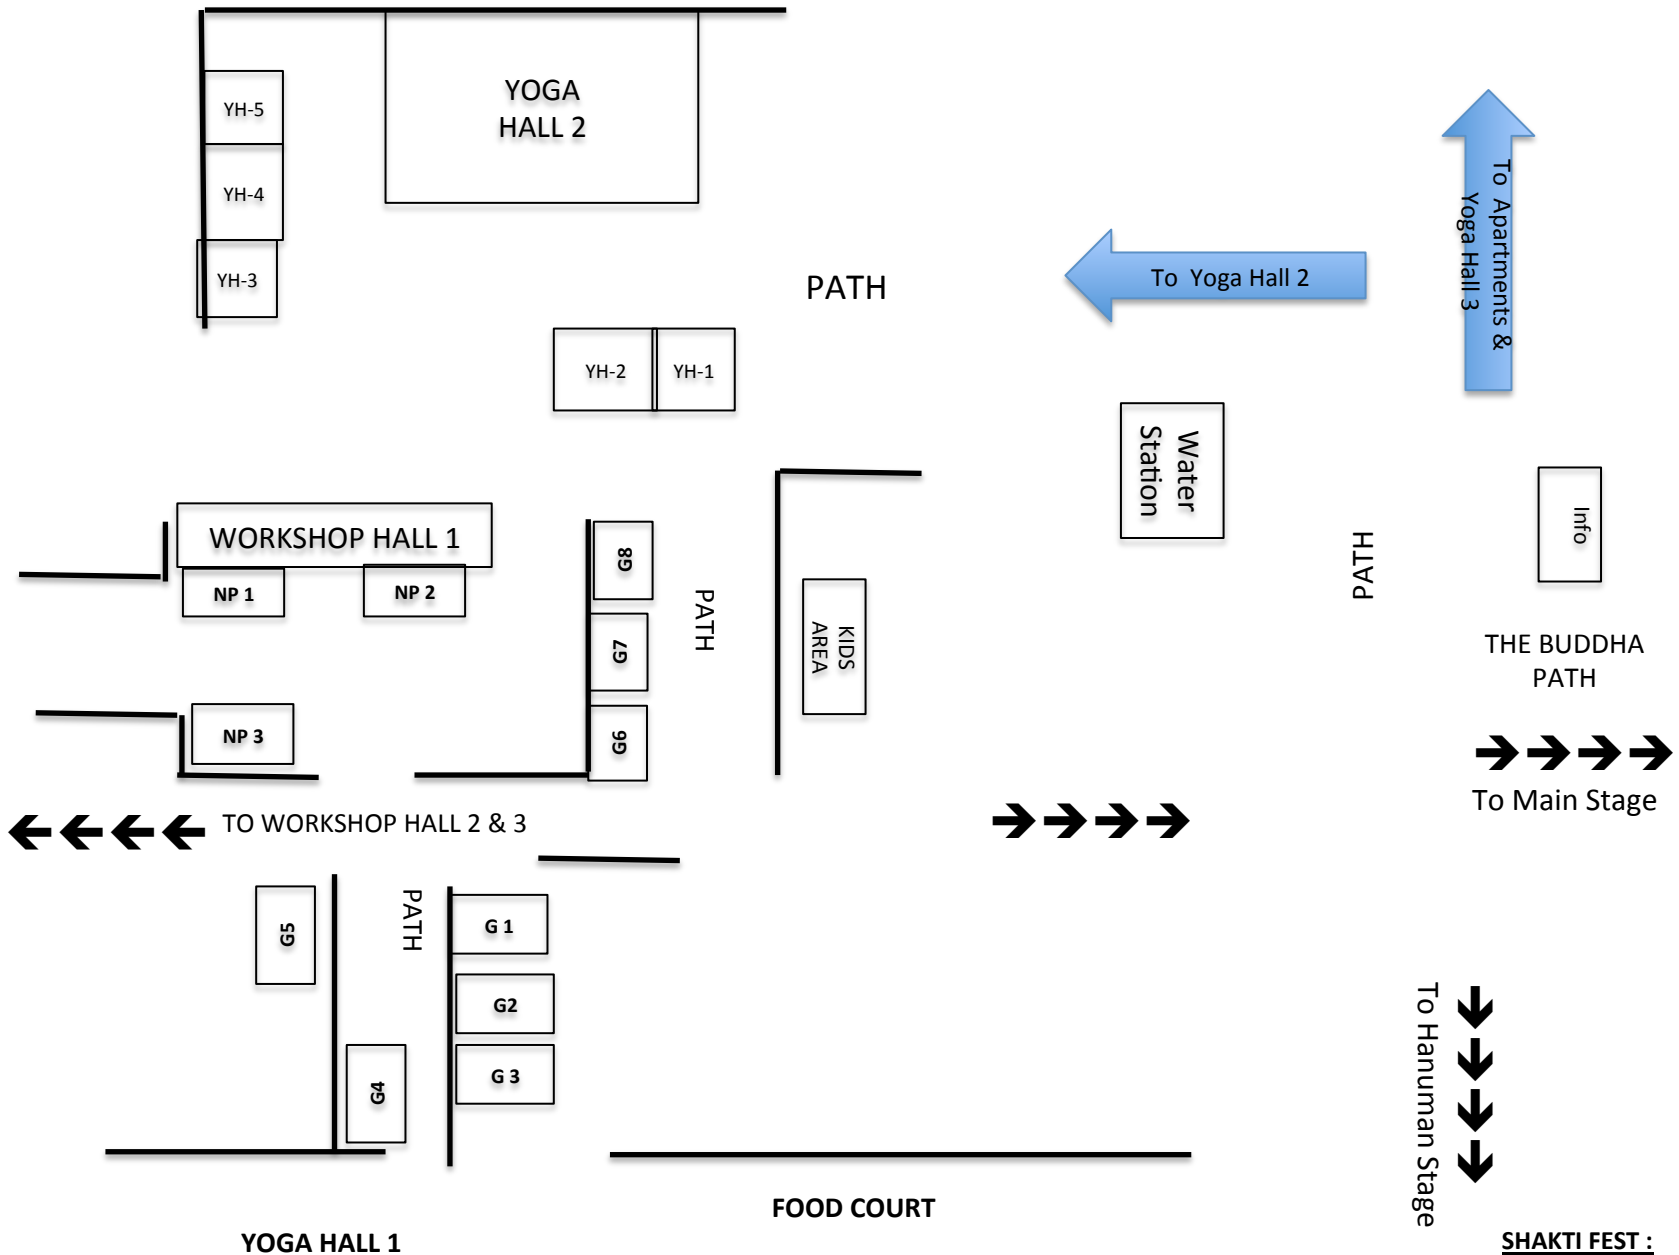

SHAKTI FEST :

Main Stage Inner Circle – 1- 29

Rishikesh Row– 30-44

Non Profit – NP 4- NP7

SHAKTI FEST :
 Bhakti Court: 45-48
 Food Court: 49-52, F1 – F15
 Hanuman Stage: H1-H7
 Sanctuary: S1 – S10 (T= Table)

SHAKTI FEST :
 Yoga Hall 2 – YH 1-5
 Grove Tables – G1-G8
 Non Profit – NP1-NP3