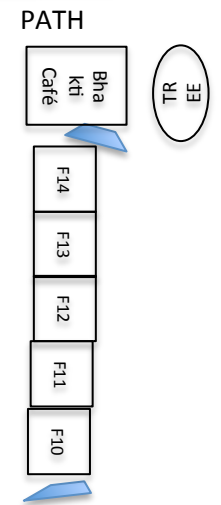

SHAKTI FEST :

Main Stage Inner Circle – 1- 29

Rishikesh Row– 30-44

Non Profit – NP 4- NP7

SHAKTI FEST :
 Bhakti Court: 45-48
 Food Court: 49-52, F1 – F15
 Hanuman Stage: H1-H7
 Sanctuary: S1 – S10 (T= Table)

SHAKTI FEST :
 Yoga Hall 2 – YH 1-5
 Grove Tables – G1-G8
 Non Profit – NP1-NP3